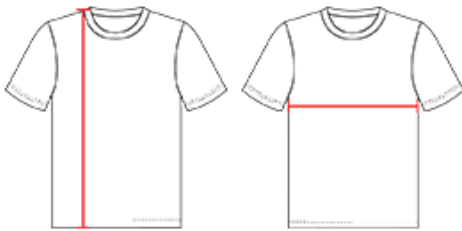

#52MFFJ MEN'S ADULT FAUX MESH BASEBALL JERSEY

- 100% Extreme Dura Light Mesh Cationic Colorfast Polyester
- Solid Color Faux Front Jersey - Two Functioning buttons Are Faux Front Reduces Overall Weight and Creates A Full Button Look
- Six Button Front (Buttons & Placket Spaced For Lettering)
- Set-In Sleeves

COLORS

SPECIFICATIONS

Color	S	M	L	XL	2XL	3XL
Piece Weight measured in pounds	0.51	0.51	0.51	0.51	0.51	0.51
Case Count # of units per case	84	84	84	72	72	72

HOW TO MEASURE

These product specifications reference a product's measurements. For sizing information and guidance, please reference our sizing charts.

BODY LENGTH

Measured on the front from the shoulder/neck intersection to the bottom of the garment.

CHEST WIDTH

Measured across the chest, 1" below the armhole seam.