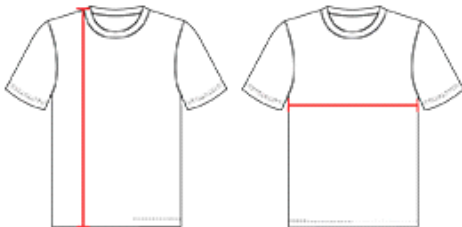

#52MFFJW **WOMEN'S** WOMEN'S FAUX FRONT FASTPITCH JERSEY

- 100% Extreme Pin Dot Mesh Cationic Colorfast Polyester
- Solid Color Six Button Front Vest
- Light weight soft hand with excellent durability and breathability
- Scoop-Hemmed Bottom

COLORS

SPECIFICATIONS

Color	XS	S	M	L	XL	2XL
Piece Weight measured in pounds	0.36	0.36	0.36	0.36	0.36	0.36
Case Count # of units per case	36	36	36	36	36	24

HOW TO MEASURE

These product specifications reference a product's measurements. For sizing information and guidance, please reference our sizing charts.

BODY LENGTH

Measured on the front from the shoulder/neck intersection to the bottom of the garment.

CHEST WIDTH

Measured across the chest, 1" below the armhole seam.