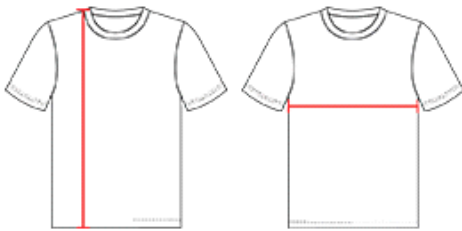

#52MFFJY **YOUTH**

YOUTH FAUX FRONT MESH BASEBALL JERSEY

- 100% Extreme Dura Light Mesh Cationic Colorfast Polyester
- Solid Color Faux Front Jersey - Two Functioning buttons Are Faux Front Reduces Overall Weight and Creates A Full Button Look
- Six Button Front (Buttons & Placket Spaced For Lettering)
- Set-In Sleeves

COLORS

SPECIFICATIONS

Color	S	M	L	XL
Piece Weight measured in pounds	0.51	0.51	0.51	0.51
Case Count # of units per case	108	108	108	108

HOW TO MEASURE

These product specifications reference a product's measurements. For sizing information and guidance, please reference our sizing charts.

BODY LENGTH

Measured on the front from the shoulder/neck intersection to the bottom of the garment.

CHEST WIDTH

Measured across the chest, 1" below the armhole seam.