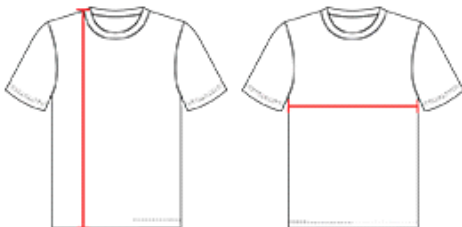

#52MTHJ **MEN'S** ADULT TWO BUTTON MESH BASEBALL JERSEY WITH PIPING

- 100% Extreme Dura Light Mesh Cationic Colorfast Polyester
- Two Button Henley With Inset Placket
- One Row Of Self-Material
- Contrast Color Pipingsewn Into And Around Collar

COLORS

SPECIFICATIONS

Color	S	M	L	XL	2XL	3XL
Piece Weight measured in pounds	0.63	0.63	0.63	0.63	0.63	0.63
Case Count # of units per case	72	72	72	72	72	72

HOW TO MEASURE

These product specifications reference a product's measurements. For sizing information and guidance, please reference our sizing charts.

BODY LENGTH

Measured on the front from the shoulder/neck intersection to the bottom of the garment.

CHEST WIDTH

Measured across the chest, 1" below the armhole seam.