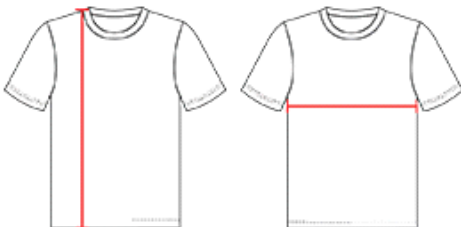

#52MTHJY YOUTH

YOUTH TWO BUTTON MESH BASEBALL JERSEY WITH PIPING

- 100% Extreme Dura Light Mesh Cationic Colorfast Polyester
- Two Button Henley With Inset Placket
- One Row Of Self-Material
- Contrast Color Pipingsewn Into And Around Collar

COLORS

SPECIFICATIONS

Color	S	M	L	XL
Piece Weight measured in pounds	0.50	0.50	0.50	0.50
Case Count # of units per case	96	96	96	96

HOW TO MEASURE

These product specifications reference a product's measurements. For sizing information and guidance, please reference our sizing charts.

BODY LENGTH

Measured on the front from the shoulder/neck intersection to the bottom of the garment.

CHEST WIDTH

Measured across the chest, 1" below the armhole seam.