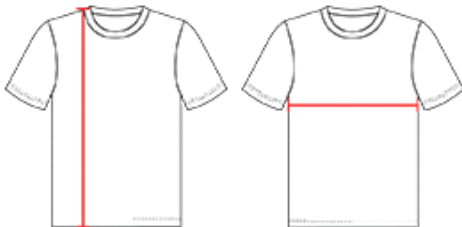

#530CJY YOUTH YOUTH BASEBALL CREW NECK JERSEY

- 100% Diamond Mock Mesh Cationic Colorfast Polyester With Moisture Management Fibers
- 3 Color Knit
- Self-Material 1/4" White Sleeve Ends
- Set-In Sleeves
- Straight-hemmed Bottom

COLORS

SPECIFICATIONS

Color	XXS	XS	S	M	L	XL
Piece Weight measured in pounds	0.36	0.36	0.36	0.36	0.36	0.36
Case Count # of units per case	1	1	1	1	1	1

HOW TO MEASURE

These product specifications reference a product's measurements. For sizing information and guidance, please reference our sizing charts.

BODY LENGTH

Measured on the front from the shoulder/neck intersection to the bottom of the garment.

CHEST WIDTH

Measured across the chest, 1" below the armhole seam.