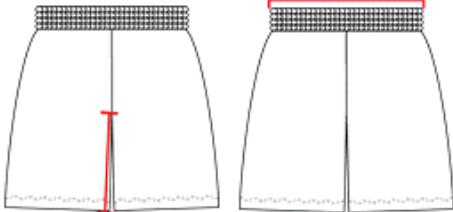

#531PRW **WOMEN'S** WOMENS REVERSIBLE BASKETBALL SHORT

- 100% eXtreme Pin Dot Cationic Colorfast Polyester Pin Dot Mesh With Moisture Management Fibers-Colors
- 100% Plaited Knit Colorfast Polyester With Moisture Management Fibers-White
- Two Color Double Ply Fully Reversible Short
- Contrast Fabrics On Each Side
- Self-Material Contrast Color 1 inch Inserts Starting Top Of Waistband And Descending Down To The Back
- 1.5 inches Fully Reversible Covered Elastic Waistband Inside Drawcord
- Open Bottom Each Side Individually Hemmed For Decoration
- 9" Inseam

COLORS

SPECIFICATIONS

Color	S	M	L	XL	2XL
Piece Weight measured in pounds	0.51	0.51	0.51	0.51	0.51
Case Count # of units per case	1	1	1	1	1

HOW TO MEASURE

These product specifications reference a product's measurements. For sizing information and guidance, please reference our sizing charts.

INSEAM

Measured from crotch point to bottom leg opening.

WAIST WIDTH

Measured across the top of the waist opening.