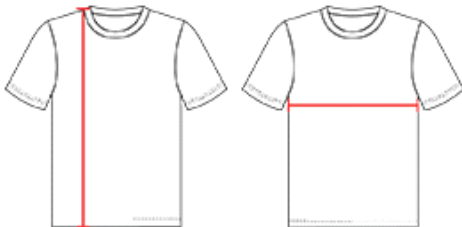

#531RW **WOMEN'S** WOMENS REVERSIBLE BASKETBALL JERSEY

- 100% Extreme Pin Dot Cationic Colorfast Fibers-Colors
- 100% Plaited Knit Colorfast Polyester Withmoisture Management Fibers - White
- Two Color Double Ply Fully Reversible Short
- Contrast Fabrics On Each Side
- Colored Side Andcontrast Inserts Are Extrme Pin Dot Cationic Colorfast Polyester Pin Dot Mesh With Moisture Management Fibers

COLORS

SPECIFICATIONS

Color	S	M	L	XL	2XL
Piece Weight measured in pounds	0.51	0.51	0.51	0.51	0.51
Case Count # of units per case	50	45	45	40	35

HOW TO MEASURE

These product specifications reference a product's measurements. For sizing information and guidance, please reference our sizing charts.

BODY LENGTH

Measured on the front from the shoulder/neck intersection to the bottom of the garment.

CHEST WIDTH

Measured across the chest, 1" below the armhole seam.