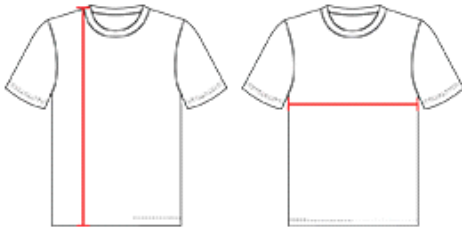

#532CJ **MEN'S** ADULT CREW NECK BASEBALL JERSEY

- 100% Cationic Diamond Mock Mesh Cationic Colorfast Polyester With Moisture Managementfibers
- Solid Color Diamond Knit Body With Contrastcolor Modified Raglan Yoke And Set-In Sleeves
- Extreme Diamond Mock Mesh Cationic Colorfastpolyester With Moisture Management Fibers
- Contrast Color Self-Material

COLORS

SPECIFICATIONS

Color	S	M	M	L	XL	2XL	3XL
Piece Weight measured in pounds	0.51	0.51	0.51	0.51	0.51	0.51	0.51
Case Count # of units per case	50	45	60	40	35	30	30

HOW TO MEASURE

These product specifications reference a product's measurements. For sizing information and guidance, please reference our sizing charts.

BODY LENGTH

Measured on the front from the shoulder/neck intersection to the bottom of the garment.

CHEST WIDTH

Measured across the chest, 1" below the armhole seam.