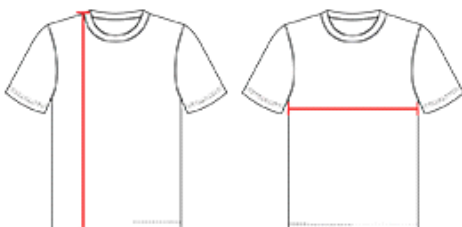

#535J MEN'S MENS BASKETBALL JERSEY

- 100% Extreme Plaited Knit Cationic Colorfast Polyester With Moisture Management Fibers
- 100% Extreme Pin Dot Mesh Cationic Colorfast Polyester With Moisture Management Fibers
- Solid Color Jersey With Extreme Plaited Knitfront
- Shoulder And Collar And Extreme Pin Dot Mesh Back For Breathability And Comfort
- Two Contrast Color Extreme Plaited Knit Overlaid 1" Stripes From Armhole Openings
- Curved Shoulder Inserts To Improve Fit And Movement

COLORS

SPECIFICATIONS

Color	S	M	M	L	L	XL	2XL	3XL
Piece Weight measured in pounds	0.50	0.50	0.50	0.50	0.50	0.50	0.50	0.50
Case Count # of units per case	100	100	200	80	100	80	60	20

HOW TO MEASURE

These product specifications reference a product's measurements. For sizing information and guidance, please reference our sizing charts.

BODY LENGTH

Measured on the front from the shoulder/neck intersection to the bottom of the garment.

CHEST WIDTH

Measured across the chest, 1" below the armhole seam.