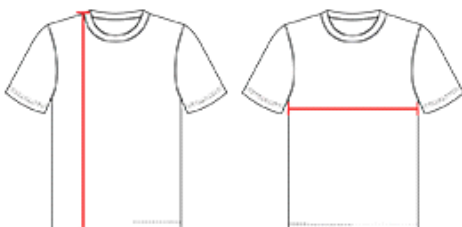

#535JW **WOMEN'S** WOMENS BASKETBALL JERSEY

- 100% Extreme Plaited Knit Cationic Colorfast Polyester With Moisture Management Fibers
- 100% Extreme Pin Dot Mesh Cationic Colorfast Polyester With Moisture Management Fibers
- Solid Color Jersey With Extreme Plaited Knitfront
- Shoulder And Collar And Extreme Pin Dot Mesh Back For Breathability And Comfort
- Two Contrast Color Extreme Plaited Knit Overlaid 1" Stripes From Armhole Openings
- Curved Shoulder Inserts To Improve Fit And Movement

COLORS

SPECIFICATIONS

Color	XS	S	M	L	XL	2XL
Piece Weight measured in pounds	0.46	0.46	0.46	0.46	0.46	0.46
Case Count # of units per case	70	100	100	80	80	60

HOW TO MEASURE

These product specifications reference a product's measurements. For sizing information and guidance, please reference our sizing charts.

BODY LENGTH

Measured on the front from the shoulder/neck intersection to the bottom of the garment.

CHEST WIDTH

Measured across the chest, 1" below the armhole seam.