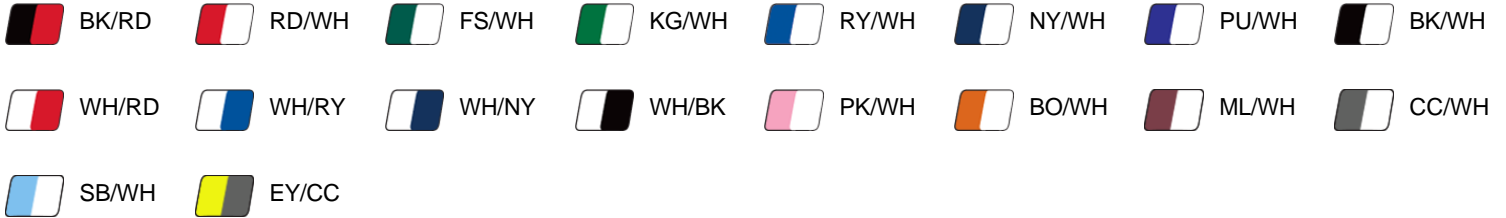

#535P MEN'S ADULT BASKETBALL SHORT

- 100% Extreme Plaited Knit Cationic Colorfast Polyester With Moisture Management Fibers
- 100% Extreme Pin Dot Mesh Cationic Colorfast Polyester With Moisture Management Fibers
- Solid Color Short With Extreme Plaited Knit entire Front And Lower Back Half With Extreme Pin Dot Mesh Upper Back

COLORS

SPECIFICATIONS

Color	S	M	L	L	XL	2XL	3XL
Piece Weight measured in pounds	0.50	0.50	0.50	0.50	0.50	0.50	0.50
Case Count # of units per case	100	100	80	100	80	60	20

HOW TO MEASURE

These product specifications reference a product's measurements. For sizing information and guidance, please reference our sizing charts.

INSEAM

Measured from crotch point to bottom leg opening.

WAIST WIDTH

Measured across the top of the waist opening.