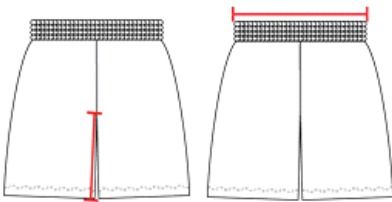

HOW TO MEASURE

These product specifications reference a product's measurements. For sizing information and guidance, please reference our sizing charts.

INSEAM

Measured from crotch point to bottom leg opening.

WAIST WIDTH

Measured across the top of the waist opening.