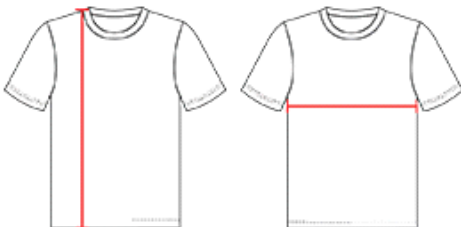

#537JY YOUTH YOUTH BASKETBALL JERSEY

- 100% Extreme Plaited Knit Cationic Polyester With Moisture Management Fibers
- 100% Extreme Pin Dot Mesh Cationic Colorfast Polyester With Moisture Management Fibers
- 81% Cationic Colorfast Polyester / 19% Spandex "No-Pull" Fabric With Moisture Management Fibers
- Solid Color Jersey With Extreme Plaited Knitfront Body And Extreme Pin Dot Mesh Back For breathability And Comfort
- Straight Hemmed Armholes And Bottom
- Entire Jersey Is Top Stitched For Durability Appearance And Comfort

COLORS

SPECIFICATIONS

Color	S	M	L	L	XL
Piece Weight measured in pounds	0.51	0.51	0.51	0.51	0.51
Case Count # of units per case	80	80	80	150	80

HOW TO MEASURE

These product specifications reference a product's measurements. For sizing information and guidance, please reference our sizing charts.

BODY LENGTH

Measured on the front from the shoulder/neck intersection to the bottom of the garment.

CHEST WIDTH

Measured across the chest, 1" below the armhole seam.