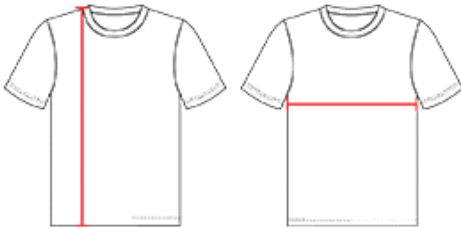

BODY LENGTH

Measured on the front from the shoulder/neck intersection to the bottom of the garment.

CHEST WIDTH

Measured across the chest, 1" below the armhole seam.