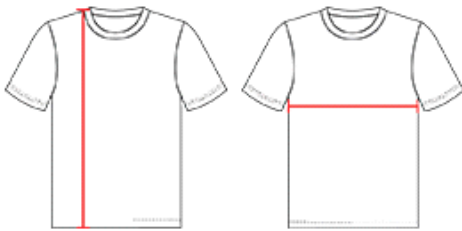

#538JY YOUTH YOUTH SINGLE PLY BASKETBALL JERSEY

- 100% Extreme Microfiber Cationic Colorfast Polyester With Moisture Management Fibers
- Ultra Lightweight
- Single Ply Game Jersey
- Slim Fit Silhouette To Enhance Movement

COLORS

SPECIFICATIONS

Color	S	S	M	M	M	L	XL
Piece Weight measured in pounds	0.51	0.51	0.51	0.51	0.51	0.51	0.51
Case Count # of units per case	200	120	200	140	120	120	120

HOW TO MEASURE

These product specifications reference a product's measurements. For sizing information and guidance, please reference our sizing charts.

BODY LENGTH

Measured on the front from the shoulder/neck intersection to the bottom of the garment.

CHEST WIDTH

Measured across the chest, 1" below the armhole seam.