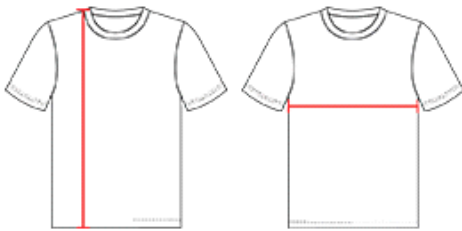

#552JG GIRLS' GIRLS SHORT SLEEVE FASTPITCH JERSEY

- 100% Extreme Plaited Knit Cationic Colorfast Polyester With Moisture Management Fibers
- Solid Color Extreme Plaited Knit Body Withcontrast Color Inserts
- Extreme Pin Dot Mesh
- Contrast Color Side Insertson Both Front And Back

COLORS

SPECIFICATIONS

Color	XS	S	M	L
Piece Weight measured in pounds	0.38	0.38	0.38	0.38
Case Count # of units per case	100	100	100	100

HOW TO MEASURE

These product specifications reference a product's measurements. For sizing information and guidance, please reference our sizing charts.

BODY LENGTH

Measured on the front from the shoulder/neck intersection to the bottom of the garment.

CHEST WIDTH

Measured across the chest, 1" below the armhole seam.