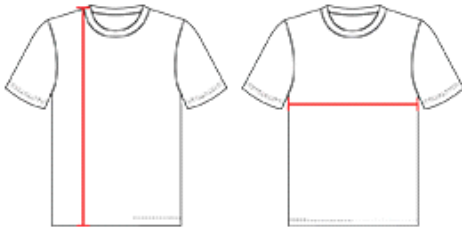

#558VG GIRLS' GIRLS V NECK FASTPITCH JERSEY

- 100% Extreme Microfiber Cationic Colorfast Polyester With Moisture Management Fibers
- Solid Color Extreme Microfiber Body And Undersleeves
- Self-Material Contrast Color Overlay On Top Of Sleeves And Yoke
- Self-Material Contrast Color 1/2" V-Neck For appearance And Comfort

COLORS

SPECIFICATIONS

Color	S	M	L	L	XS
Piece Weight measured in pounds	0.51	0.51	0.51	0.51	0.51
Case Count # of units per case	120	120	120	200	120

HOW TO MEASURE

These product specifications reference a product's measurements. For sizing information and guidance, please reference our sizing charts.

BODY LENGTH

Measured on the front from the shoulder/neck intersection to the bottom of the garment.

CHEST WIDTH

Measured across the chest, 1" below the armhole seam.