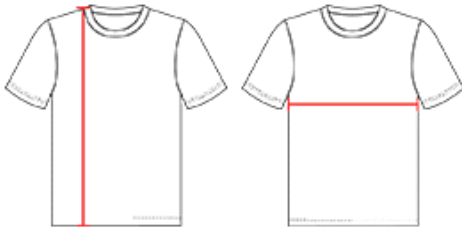

#558VW WOMEN'S WOMENS V NECK FASTPITCH JERSEY

- 100% Extreme Microfiber Cationic Colorfast Polyester With Moisture Management Fibers
- Solid Color Extreme Microfiber Body And Undersleeves
- Self-Material Contrast Color Overlay On Top Of Sleeves And Yoke
- Self-Material Contrast Color 1/2" V-Neck For appearance And Comfort

COLORS

SPECIFICATIONS

Color	S	M	L	XL	2XL	2XL	3XL	3XL
Piece Weight measured in pounds	0.51	0.51	0.51	0.51	0.51	0.51	0.51	0.51
Case Count # of units per case	120	120	100	100	100	120	100	120

HOW TO MEASURE

These product specifications reference a product's measurements. For sizing information and guidance, please reference our sizing charts.

BODY LENGTH

Measured on the front from the shoulder/neck intersection to the bottom of the garment.

CHEST WIDTH

Measured across the chest, 1" below the armhole seam.