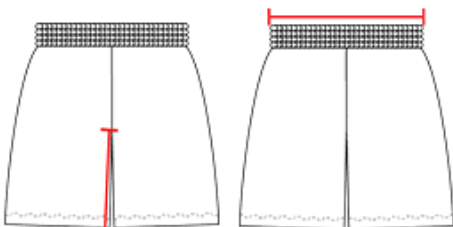

#561600 **WOMEN'S** C2 PERFORMANCE LADIES' SHORT

- 100% Polyester moisture management/ antimicrobial performance fabric
- 1 1/2" Covered elastic waistband & drawcord

COLORS

SPECIFICATIONS

| Color | XS | S | M | L | XL | 2XL |
|---|------|------|------|------|------|------|
| Piece Weight measured in pounds | 0.27 | 0.27 | 0.27 | 0.27 | 0.27 | 0.27 |
| Spec Inseam | 5 | 5 | 5 | 5 | 5 | 5 |
| Case Count # of units per case | 72 | 72 | 72 | 72 | 72 | 72 |

HOW TO MEASURE

These product specifications reference a product's measurements. For sizing information and guidance, please reference our sizing charts.

INSEAM

Measured from crotch point to bottom leg opening.

WAIST WIDTH

Measured across the top of the waist opening.