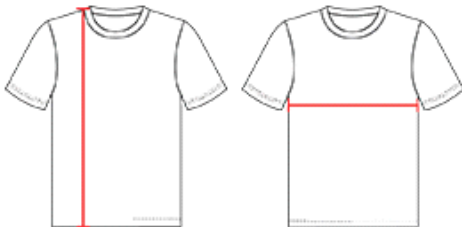

#588RY **YOUTH**

YOUTH REVERSIBLE BASKETBALL JERSEY

- 100% Extreme Plaited Knit Cationic Colorfast Polyester With Moisture Management Fibers
- 100% Extreme Pin Dot Mesh Cationic Colorfast Polyester With Moisture Management Fibers
- 100% Extreme Pin Dot Mesh Cationic Colorfastpolyester With Moisture Managemetn Fibers
- Two color double ply fully reversible jersey
- Contrast Fabrics On Each Side- Front Body
- Back Body Is Extreme Pin Dot Mesh On Both White And Colored Sides

COLORS

SPECIFICATIONS

Color	S	M	M	M	L	XL	XL
Piece Weight measured in pounds	0.42	0.42	0.42	0.42	0.42	0.42	0.42
Case Count # of units per case	60	60	70	80	50	50	200

HOW TO MEASURE

These product specifications reference a product's measurements. For sizing information and guidance, please reference our sizing charts.

BODY LENGTH

Measured on the front from the shoulder/neck intersection to the bottom of the garment.

CHEST WIDTH

Measured across the chest, 1" below the armhole seam.