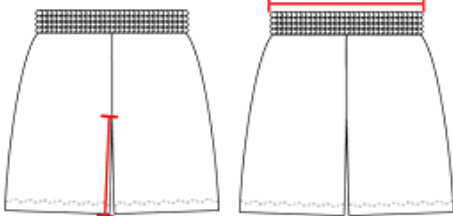

#589PSPY YOUTH YOUTH SINGLE PLY REVERSIBLE SHORT

- 100% Extreme Bonded Mock Mesh Single Ply Reversible Cationic Polyester With Moisture Wicking Properties
- Ultra Lightweight
- Bonded Mesh Fully Reversible Short
- 1 1/2" Elastic Waistband

COLORS

SPECIFICATIONS

Color	S	M	M	M	L	L	XL
Piece Weight measured in pounds	0.46	0.46	0.46	0.46	0.46	0.46	0.46
Case Count # of units per case	50	50	80	60	50	200	50

HOW TO MEASURE

These product specifications reference a product's measurements. For sizing information and guidance, please reference our sizing charts.

INSEAM

Measured from crotch point to bottom leg opening.

WAIST WIDTH

Measured across the top of the waist opening.