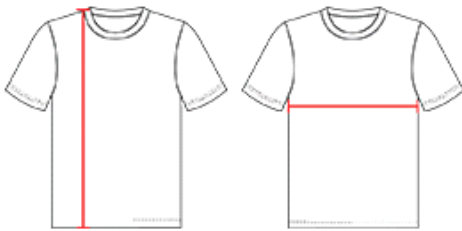

HOW TO MEASURE

These product specifications reference a product's measurements. For sizing information and guidance, please reference our sizing charts.

BODY LENGTH

Measured on the front from the shoulder/neck intersection to the bottom of the garment.

CHEST WIDTH

Measured across the chest, 1" below the armhole seam.