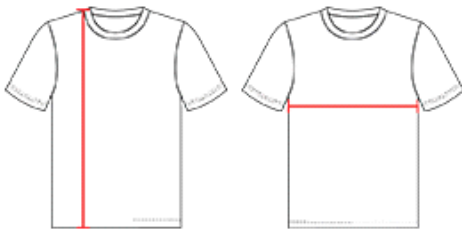

# #589RSPW **WOMEN'S** WOMENS SINGLE PLY REVERSIBLE JERSEY

- 100% Extreme Bonded Mock Mesh Single Ply Reversible Cationic Polyester With Moisture Wicking Properties
- Two Color Ultra Light Bonded Mesh
- Feld Seamed for Durability and Comfort
- Fully Reversible Jersey

## COLORS

## SPECIFICATIONS

Color	XS	S	M	L	XL	2XL
<b>Piece Weight</b> measured in pounds	0.51	0.51	0.51	0.51	0.51	0.51
<b>Case Count</b> # of units per case	40	60	60	50	50	40

### BODY LENGTH

Measured on the front from the shoulder/neck intersection to the bottom of the garment.