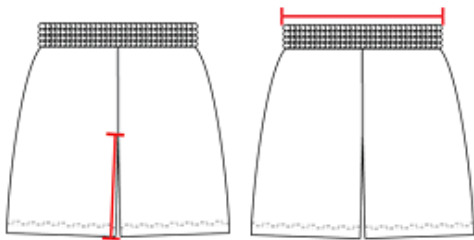

590PSP MEN'S CROSSOVER REVERSIBLE SHORT

- Body color front and back 100% Colorfast Polyester Micromber with body color side overlay
- Reverse side is contrast color 100% Colorfast Polyester Diamond knit front and back body
- 2" Cover elastic waistband
- Contrast color 100% Colorfast Polyester Diamond Knit side insert
- Contrast color overlay on modimed curved bottom leg opening
- Cover seamed throughout for durability and appearance
- 7" Inseam

COLORS

SPECIFICATIONS

COLOR	S	M	L	XL	2XL	3XL
Piece Weight measured in pounds	0.00	0.00	0.00	0.00	0.00	0.00
Case Count # of units per case	1	1	1	1	1	1

HOW TO MEASURE

These product specifications reference a product's measurements. For sizing information and guidance, please reference our sizing charts.

INSEAM

Measured from crotch point to bottom leg opening.

WAIST WIDTH

Measured across the top of the waist opening.