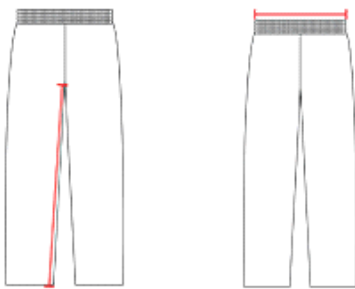

#605P MEN'S ADULT BASEBALL PANT

- 100% Double Knit 12 Oz. Polyester
- Double Knee Construction
- Five Pro-Style Belt Loops
- Zipper Fly Two Snap Closure
- Two Double Welting Set-In Back Pocket
- 2 1/2" Elastic Waistband

COLORS

SPECIFICATIONS

Color	S	S	M	L	L	XL	XL	2XL	3XL
Piece Weight measured in pounds	1.04	1.04	1.04	1.04	1.04	1.04	1.04	1.04	1.04
Case Count # of units per case	30	200	30	30	200	30	200	30	30

HOW TO MEASURE

These product specifications reference a product's measurements. For sizing information and guidance, please reference our sizing charts.

WAIST WIDTH

Measured across the top of the waist opening.

INSEAM

Measured from crotch point to bottom leg opening.