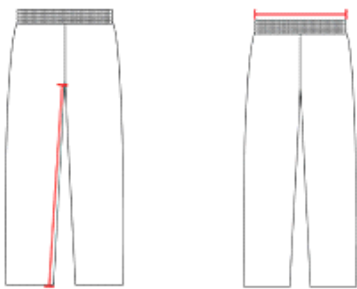

HOW TO MEASURE

These product specifications reference a product's measurements. For sizing information and guidance, please reference our sizing charts.

WAIST WIDTH

Measured across the top of the waist opening.

INSEAM

Measured from crotch point to bottom leg opening.