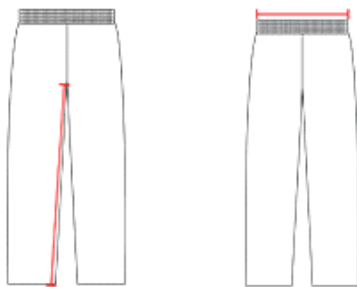

#605WLBY **YOUTH**

YOUTH BASEBALL PANT WITH BRAID

- 100% Double Knit 12 Oz. Polyester
- Wide Leg Open Bottom
- Open Bottom Non-Traditional Pant
- Single Row Colored 3/16" Soutache Down Side Of Pant
- Double Knee Construction/Two Double Welt Set-In Back Pocket
- Five Pro-Style Belt Loops

COLORS

SPECIFICATIONS

Color	XS	S	M	L	XL
Piece Weight measured in pounds	0.83	0.83	0.83	0.83	0.83
Case Count # of units per case	38	38	38	38	38

HOW TO MEASURE

These product specifications reference a product's measurements. For sizing information and guidance, please reference our sizing charts.

WAIST WIDTH

Measured across the top of the waist opening.

INSEAM

Measured from crotch point to bottom leg opening.