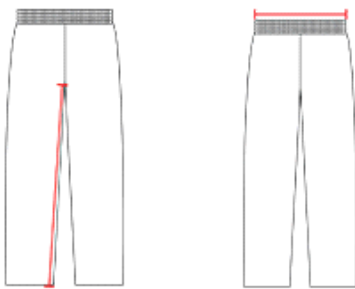

HOW TO MEASURE

These product specifications reference a product's measurements. For sizing information and guidance, please reference our sizing charts.

WAIST WIDTH

Measured across the top of the waist opening.

INSEAM

Measured from crotch point to bottom leg opening.