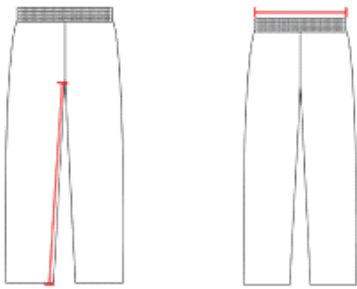

#610RUSY YOUTH YOUTH INTERCEPTION FOOTBALL PANT

- 100% Flex Stretch Double Knit 12 Oz. Polyester
- Five Panel Back Construction With No-Fly Crotch
- Thigh And Knee Pad Pocket
- Internal Slotted Elastic Waist
- Inner Drawcord

COLORS

SPECIFICATIONS

Color	S	M	L	XL
Piece Weight measured in pounds	0.51	0.51	0.51	0.51
Case Count # of units per case	24	24	24	24

HOW TO MEASURE

These product specifications reference a product's measurements. For sizing information and guidance, please reference our sizing charts.

WAIST WIDTH

Measured across the top of the waist opening.

INSEAM

Measured from crotch point to bottom leg opening.