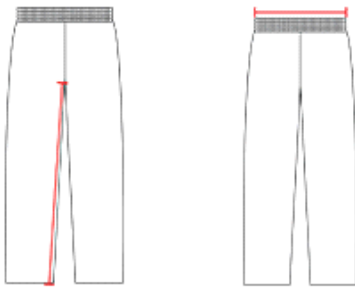

HOW TO MEASURE

These product specifications reference a product's measurements. For sizing information and guidance, please reference our sizing charts.

WAIST WIDTH

Measured across the top of the waist opening.

INSEAM

Measured from crotch point to bottom leg opening.