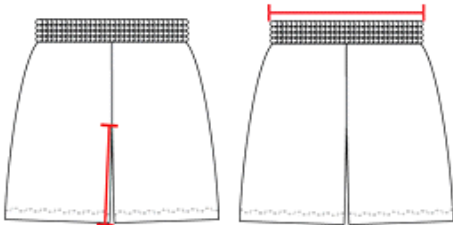

#614900 **WOMEN'S** COURT WOMEN'S REV. SHORT

- Each layer individually bottom hemmed for easy screening
- 100% polyester moisture management/antimicrobial performance fabric
- Contrast side panels
- Double-needle hem
- Covered elastic waistband with drawcord
- 8" inseam
- Women's fit
- Reversible
- May be branded Alleson Athletic on the inside - all other aspects of the product will remain the same

COLORS

SPECIFICATIONS

Color	XS	S	M	L	XL	2XL
Piece Weight measured in pounds	0.39	0.39	0.39	0.39	0.39	0.39
Spec Inseam	8	8	8	8	8	8
Case Count # of units per case	36	36	36	36	36	36

HOW TO MEASURE

These product specifications reference a product's measurements. For sizing information and guidance, please reference our sizing charts.

INSEAM

Measured from crotch point to bottom leg opening.

WAIST WIDTH

Measured across the top of the waist opening.