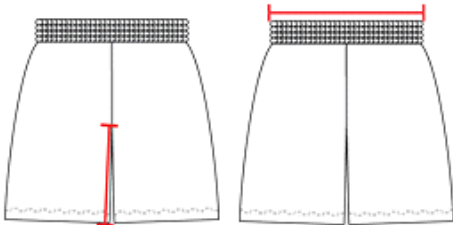

#615100 **WOMEN'S**

WOMEN'S SKORT

- 2" Covered Elastic Waistband
- Badger heat seal logo on left hip
- Stretch body fit on inner short
- 90% Polyester/10% Spandex moisture management for inner short
- 100% Polyester moisture management/antimicrobial performance fabric outer skirt
- Inner short with 2.5" triangle gusset with flat lock seams

COLORS

SPECIFICATIONS

Color	XS	S	M	L	XL	2XL
Piece Weight measured in pounds	0.26	0.26	0.26	0.26	0.26	0.26
Spec Inseam	2 1/2	2 1/2	2 1/2	2 1/2	2 1/2	2 1/2
Case Count # of units per case	36	36	36	36	36	36

HOW TO MEASURE

These product specifications reference a product's measurements. For sizing information and guidance, please reference our sizing charts.

INSEAM

Measured from crotch point to bottom leg opening.

WAIST WIDTH

Measured across the top of the waist opening.