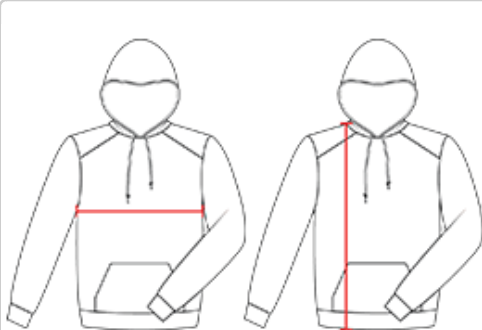

241300 YOUTH WARP YOUTH HOOD

- 100% Sublimated Polyester moisture management/antimicrobial performance fabric
- Two layer hood with contrasting liner
- Double front pouch pocket with hook and loop closures
- Self-fabric cuffs & waistband
- Embroidered Badger logo on left sleeve

COLORS

SPECIFICATIONS

Piece Weight
measured in pounds

Case Count
of units per case

HOW TO MEASURE

These product specifications reference a product's measurements. For sizing information and guidance, please reference our sizing charts.

BODY LENGTH

Measured on the front from the shoulder/neck intersection to the bottom of the garment.

CHEST WIDTH

Measured across the chest, 1" below the armhole seam.