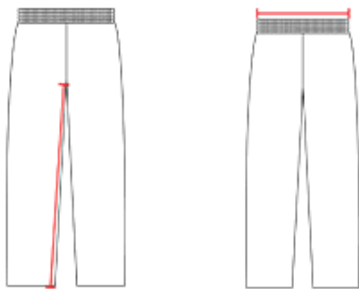

655 PKNY YOUTH YOUTH CRUSH KNICKER PANT

- 100% DURA-Stretch 14oz double-knit polyester
- 100% DURA-Light mesh vented back knee for increased breathability and comfort
- Traditional knicker length pant with covered elastic bottom
- Double layer knee construction for enhanced sliding protection
- 2 1/2" Gripper elastic waistband for a secure uniform fit
- 5 pro-style belt loops
- Zipper fly two snap closure

COLORS

SPECIFICATIONS

Color	S	M	L	XL
Piece Weight measured in pounds	0.51	0.51	0.51	0.51
Case Count # of units per case	24	24	24	24

HOW TO MEASURE

These product specifications reference a product's measurements. For sizing information and guidance, please reference our sizing charts.

WAIST WIDTH

Measured across the top of the waist opening.

INSEAM

Measured from crotch point to bottom leg opening.