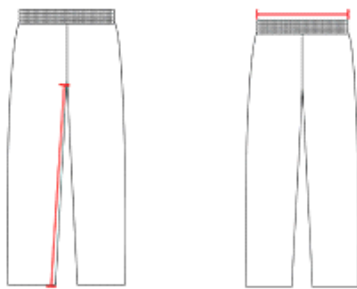

#655WLB MEN'S ADULT CRUSH PREMIER BRAIDED BASEBALL PANT

- 100% Dura-Stretch double-knit polyester
- Relaxed fit wide leg with open hemmed bottom
- Leg opening has a hook and loop closure mechanism for instant seam adjustment
- Single row colored 3/16" soutache sewn down both sides of pant
- Double layer knee construction for enhanced sliding protection
- 100% DURA-Light mesh vented back knee for increased breathability and comfort
- 2 1/2" Gripper elastic waistband for a secure uniform fit
- 5 pro-style belt loops
- Zipper fly-two snap closure

COLORS

SPECIFICATIONS

Color	S	M	L	XL	2XL	3XL
Piece Weight measured in pounds	0.54	0.54	0.54	0.54	0.54	0.54
Case Count # of units per case	38	38	38	38	38	38

HOW TO MEASURE

These product specifications reference a product's measurements. For sizing information and guidance, please reference our sizing charts.

WAIST WIDTH

Measured across the top of the waist opening.

INSEAM

Measured from crotch point to bottom leg opening.