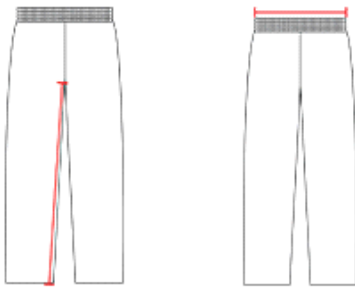

#681Y YOUTH YOUTH INTEGRATED FOOTBALL PANT

- 100% Stretch Polyester Lightweight Dazzle Cloth (5.0 Oz)
- Integrated Football Pant For Low Impact Youthfootball
- Five Panel Construction With Traditional Dukecrotch
- Five Sewn-In Eva Pads

COLORS

SPECIFICATIONS

Color	XS	S	M	L	XL	2XL	3XL
Piece Weight measured in pounds	0.51	0.51	0.51	0.51	0.51	0.51	0.51
Case Count # of units per case	12	12	12	12	12	12	12

HOW TO MEASURE

These product specifications reference a product's measurements. For sizing information and guidance, please reference our sizing charts.

WAIST WIDTH

Measured across the top of the waist opening.

INSEAM

Measured from crotch point to bottom leg opening.