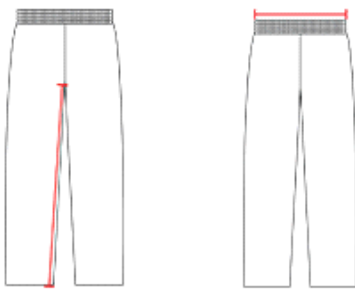

#682PY **YOUTH**

YOUTH INTEGRATED KNEE PAD FOOTBALL PANT

- Lycra Fabric Body With Integrated Knee Pads
- Five Panel Back Construction With No-Fly Crotch
- Sewn-In Knee Pads Of Perforated Eva With Stretch Mesh Pad Pocket
- Slotted Elastic Waist Pant Made To Function Withall 5-Padded Girdles
- Heavyweight Comfort Cotton-Like Elastic Waistband With Two Rows Of Exposed Rubber-Gripper To Keep Jersey Tucked In Tight

COLORS

SPECIFICATIONS

Color	S	M	L	XL
Piece Weight measured in pounds	0.51	0.51	0.51	0.51
Case Count # of units per case	36	36	36	36

HOW TO MEASURE

These product specifications reference a product's measurements. For sizing information and guidance, please reference our sizing charts.

WAIST WIDTH

Measured across the top of the waist opening.

INSEAM

Measured from crotch point to bottom leg opening.