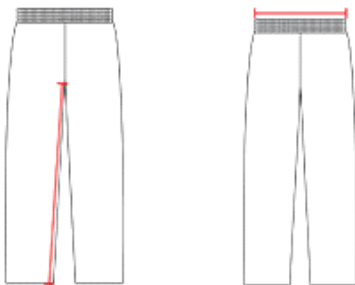

#6857P MEN'S

ADULT ICON INTEGRATED FOOTBALL PANTS

- Five panel construction with No-Fly crotch
- Five sewn-in EVA pads with self-material pad pockets for breathability (hips/knees/tail)
- Two thigh pads with plastic inserts for added protection and durability
- Keeps all pads where they are supposed to be on the body
- Thigh/hip/tail pads are custom-designed for flexibility
- Attached self-material belt with chrome rings
- Cover seamed throughout for additional strength
- Bar-tacked at all key stress points
- Entire pant is washable

COLORS

SPECIFICATIONS

Color	S	M	L	XL	2XL	3XL
Piece Weight measured in pounds	0.00	0.00	0.00	0.00	0.00	0.00
Case Count # of units per case	1	1	1	1	1	1

HOW TO MEASURE

These product specifications reference a product's measurements. For sizing information and guidance, please reference our sizing charts.

WAIST WIDTH

Measured across the top of the waist opening.

INSEAM

Measured from crotch point to bottom leg opening.