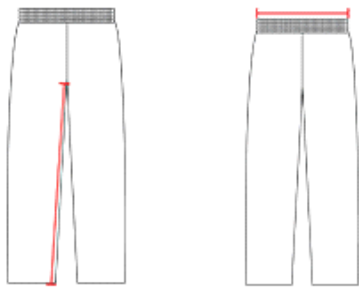

HOW TO MEASURE

These product specifications reference a product's measurements. For sizing information and guidance, please reference our sizing charts.

WAIST WIDTH

Measured across the top of the waist opening.

INSEAM

Measured from crotch point to bottom leg opening.