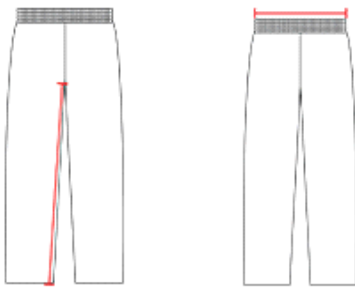

HOW TO MEASURE

These product specifications reference a product's measurements. For sizing information and guidance, please reference our sizing charts.

WAIST WIDTH

Measured across the top of the waist opening.

INSEAM

Measured from crotch point to bottom leg opening.