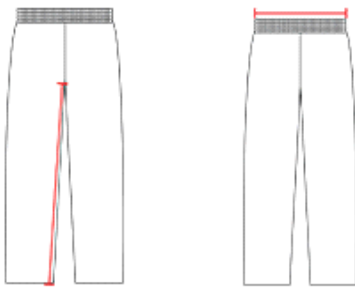

#689SY **YOUTH**

YOUTH INTEGRATED FOOTBALL PANT

- 85% Polyester/15% Spandex (9 Oz.)
- High Abrasion Resistance And Extreme Compression Fabric
- Five panel construction with No-Fly crotch
- Five Sewn-In Eva Pads

COLORS

SPECIFICATIONS

Color	XS	S	M	L	XL	2XL	3XL
Piece Weight measured in pounds	0.51	0.51	0.51	0.51	0.51	0.51	0.51
Case Count # of units per case	10	10	10	10	10	10	10

HOW TO MEASURE

These product specifications reference a product's measurements. For sizing information and guidance, please reference our sizing charts.

WAIST WIDTH

Measured across the top of the waist opening.

INSEAM

Measured from crotch point to bottom leg opening.