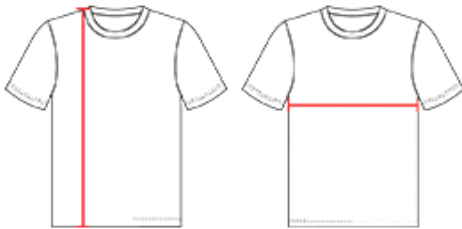

#705 **MEN'S** ADULT PRACTICE FOOTBALL JERSEY

- 100% Extreme Mesh Cationic Colorfast Polyester 100 Denier Tricot Mesh With Moisture Management
- Waist Length Jersey
- Double Thickness Yoke And Set-In Mitered Rib V-Neck With Bar Tac For Reinforcement

COLORS

SPECIFICATIONS

Color	S/M	L/XL	2XL/3XL
Piece Weight measured in pounds	0.51	0.51	0.51
Case Count # of units per case	70	60	30

HOW TO MEASURE

These product specifications reference a product's measurements. For sizing information and guidance, please reference our sizing charts.

BODY LENGTH

Measured on the front from the shoulder/neck intersection to the bottom of the garment.

CHEST WIDTH

Measured across the chest, 1" below the armhole seam.