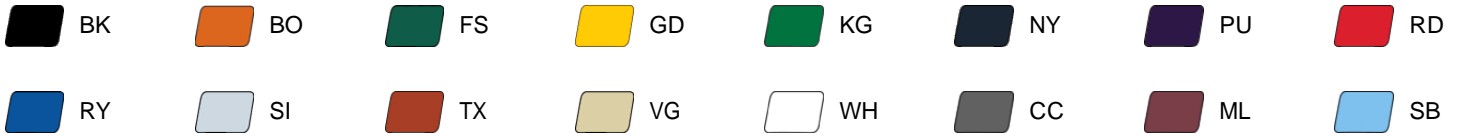

#705 **MEN'S** ADULT PRACTICE FOOTBALL JERSEY

- 100% Extreme Mesh Cationic Colorfast Polyester 100 Denier Tricot Mesh With Moisture Management
- Waist Length Jersey
- Double Thickness Yoke And Set-In Mitered Rib V-Neck With Bar Tac For Reinforcement

COLORS

SPECIFICATIONS

Color	S/M	L/XL	2XL/3XL
Piece Weight measured in pounds	0.51	0.51	0.51
Case Count # of units per case	70	60	30

HOW TO MEASURE

These product specifications reference a product's measurements. For sizing information and guidance, please reference our sizing charts.