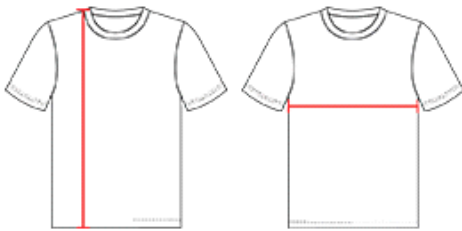

BODY LENGTH

Measured on the front from the shoulder/neck intersection to the bottom of the garment.

CHEST WIDTH

Measured across the chest, 1" below the armhole seam.