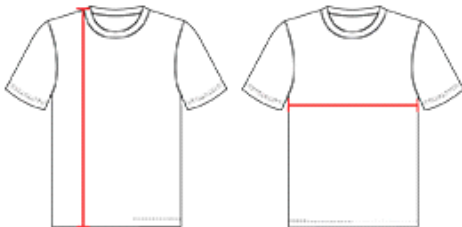

#715 MEN'S ADULT ELITE FOOTBALL PRACTICE JERSEY

- Lycra V-Neck With Triplebar-Tacked Reinforcement
- Entire Jersey Is Charcoal Color Dazzle Taping To Bring Complete Stability At Every Seam On Entire jersey For Unsurpassed Performance At The Highest Levels Of Play
- 2 Year Performance Guarantee

COLORS

SPECIFICATIONS

Color	S	M	L	XL	2XL	3XL	4XL
Piece Weight measured in pounds	0.51	0.51	0.51	0.51	0.51	0.51	0.51
Case Count # of units per case	60	50	50	50	30	20	20

HOW TO MEASURE

These product specifications reference a product's measurements. For sizing information and guidance, please reference our sizing charts.

BODY LENGTH

Measured on the front from the shoulder/neck intersection to the bottom of the garment.

CHEST WIDTH

Measured across the chest, 1" below the armhole seam.