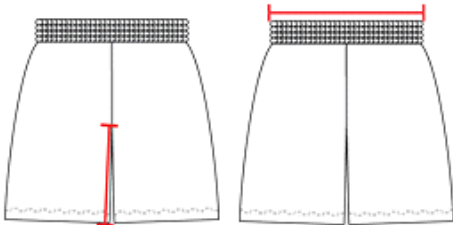

#726600 **UNISEX**

B-PIVOT REV. SHORT

- 9" inseam
- Reversible short
- Contrast side inserts
- Each layer individually bottom hemmed for easy screening
- 100% Polyester moisture management/antimicrobial performance fabric
- Collegiate Cut
- Covered elastic waistband with drawcord
- May be branded Alleson Athletic on the inside - all other aspects of the product will remain the same

COLORS

SPECIFICATIONS

Color	S	M	L	XL	2XL	3XL
Piece Weight measured in pounds	0.66	0.66	0.66	0.66	0.66	0.66
Spec Inseam	9	9	9	9	9	9
Case Count # of units per case	36	36	36	36	36	24

HOW TO MEASURE

These product specifications reference a product's measurements. For sizing information and guidance, please reference our sizing charts.

INSEAM

Measured from crotch point to bottom leg opening.

WAIST WIDTH

Measured across the top of the waist opening.