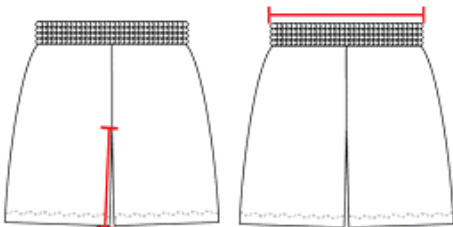

#727200 MEN'S B-CORE TRACK SHORT

- May be branded Alleson Athletic on the inside - all other aspects of the product will remain the same
- 100% polyester moisture management/antimicrobial performance fabric
- Self-fabric binding on hem
- 1" Covered elastic waistband with drawcord
- Inner brief with elastic leg opening
- 4" inseam

COLORS

SPECIFICATIONS

Color	XS	S	M	L	XL	2XL	3XL
Piece Weight measured in pounds	0.45	0.45	0.45	0.45	0.45	0.45	0.45
Spec Inseam	4	4	4	4	4	4	4
Case Count # of units per case	36	36	36	36	36	36	24

HOW TO MEASURE

These product specifications reference a product's measurements. For sizing information and guidance, please reference our sizing charts.

INSEAM

Measured from crotch point to bottom leg opening.

WAIST WIDTH

Measured across the top of the waist opening.