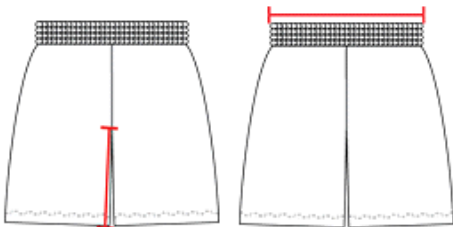

#727300 MEN'S

STRIDE SHORT

- May be branded Alleson Athletic on the inside - all other aspects of the product will remain the same
- Contrast side inserts
- 100% polyester moisture management/antimicrobial performance fabric
- Self-fabric binding on hem
- 1" Covered elastic waistband with drawcord
- Inner brief with elastic leg opening
- 4" inseam

COLORS

SPECIFICATIONS

Color	XS	S	M	L	XL	2XL	3XL
Piece Weight measured in pounds	0.45	0.45	0.45	0.45	0.45	0.45	0.45
Spec Inseam	4	4	4	4	4	4	4
Case Count # of units per case	36	36	36	36	36	36	24

HOW TO MEASURE

These product specifications reference a product's measurements. For sizing information and guidance, please reference our sizing charts.

INSEAM

Measured from crotch point to bottom leg opening.

WAIST WIDTH

Measured across the top of the waist opening.