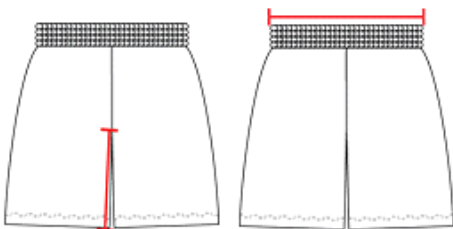

#727400 **WOMEN'S** STRIDE WOMEN'S SHORT

- 2.75" inseam
- Contrast side inserts
- 100% polyester moisture management/antimicrobial performance fabric
- Self-fabric binding on hem
- 1" Covered elastic waistband with drawcord
- Inner brief with elastic leg opening
- May be branded Alleson Athletic on the inside - all other aspects of the product will remain the same

COLORS

SPECIFICATIONS

Color	XS	S	M	L	XL	2XL
Piece Weight measured in pounds	0.45	0.45	0.45	0.45	0.45	0.45
Spec Inseam	2 3/4	2 3/4	2 3/4	2 3/4	2 3/4	2 3/4
Case Count # of units per case	36	36	36	36	36	36

HOW TO MEASURE

These product specifications reference a product's measurements. For sizing information and guidance, please reference our sizing charts.

INSEAM

Measured from crotch point to bottom leg opening.

WAIST WIDTH

Measured across the top of the waist opening.