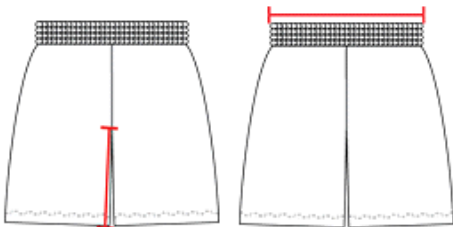

#727800 **WOMEN'S** B-CORE WOMEN'S TRACK SHORT

- 2.75" inseam
- 100% Polyester moisture management/antimicrobial performance fabric
- Self-fabric binding on hem
- 1" Covered elastic waistband with drawcord
- Inner brief with elastic leg opening
- May be branded Alleson Athletic on the inside - all other aspects of the product will remain the same

COLORS

SPECIFICATIONS

Color	XS	S	M	L	XL	2XL
Piece Weight measured in pounds	0.45	0.45	0.45	0.45	0.45	0.45
Spec Inseam	2 3/4	2 3/4	2 3/4	2 3/4	2 3/4	2 3/4
Case Count # of units per case	36	36	36	36	36	36

HOW TO MEASURE

These product specifications reference a product's measurements. For sizing information and guidance, please reference our sizing charts.

INSEAM

Measured from crotch point to bottom leg opening.

WAIST WIDTH

Measured across the top of the waist opening.